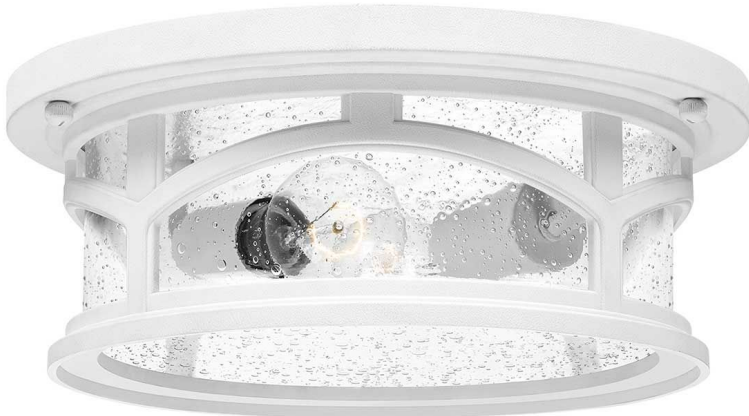

58286

2 Light Flush - White

DETAILS	
FAMILY	Marblehead
SUITABLE LOCATION	Exterior
GUARANTEE	Coastal Collection 5 Year Anti Corrosion Guarantee
IP RATING	IP44
FINISH	White
FITTING HEIGHT	127mm
DIAMETER	330mm
WIDTH	330mm
POWER SOURCE	Mains Voltage
VOLTAGE	220-240v 50hz
MAXIMUM WATTAGE	60W
NUMBER OF LAMPS	2
SOCKET	E27
INTEGRATED LED	No
CLASS	Class I
BUILD MATERIALS	Weather Resistant Composite, Clear Seeded Glass
DIMMABLE FITTING	Compatible With Dimmable Lamps
PRODUCT WEIGHT	2.64kg
BOX DIMENSIONS	39.5 X 39.5 X 21cm
BOX WEIGHT	2.93 Kg

PRODUCT DETAILS

2 Lt Flush with a White finish. Main build materials: Weather Resistant Composite, Clear Seeded Glass. Max Wattage: 2 x 60W E27