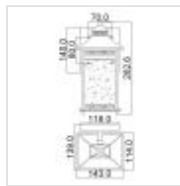

27914

1 Light Small Wall Lantern - Old Painted Bronze

DETAILS	
FAMILY	Livingston
SUITABLE LOCATION	Exterior
GUARANTEE	Coastal Collection 5 Year Anti Corrosion Guarantee
IP RATING	IP44
FINISH	Old Painted Bronze
FITTING HEIGHT	283mm
WIDTH	143mm
PROJECTION/DEPTH	139mm
POWER SOURCE	Mains Voltage
VOLTAGE	220-240v 50hz
MAXIMUM WATTAGE	60W
NUMBER OF LAMPS	1
SOCKET	E27
INTEGRATED LED	No
CLASS	Class I
BUILD MATERIALS	Weather Resistant Composite, Seeded Glass
DIMMABLE FITTING	Compatible With Dimmable Lamps
PRODUCT WEIGHT	1.26kg
BOX DIMENSIONS	34 X 32 X 22.5cm
BOX WEIGHT	1.40 Kg

## PRODUCT DETAILS

1 Lt Small Wall Lantern with a Old Painted Bronze finish. Main build materials: Weather Resistant Composite, Seeded Glass. Max Wattage: 1 x 60W E27