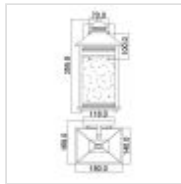

27913

2 Light Medium Wall Lantern - Old Painted Bronze

DETAILS	
FAMILY	Livingston
SUITABLE LOCATION	Exterior
GUARANTEE	Coastal Collection 5 Year Anti Corrosion Guarantee
IP RATING	IP44
FINISH	Old Painted Bronze
FITTING HEIGHT	356mm
WIDTH	180mm
PROJECTION/DEPTH	169mm
POWER SOURCE	Mains Voltage
VOLTAGE	220-240v 50hz
MAXIMUM WATTAGE	40W
NUMBER OF LAMPS	2
SOCKET	E14
INTEGRATED LED	No
CLASS	Class I
BUILD MATERIALS	Weather Resistant Composite, Seeded Glass
DIMMABLE FITTING	Compatible With Dimmable Lamps
PRODUCT WEIGHT	2.09kg
BOX DIMENSIONS	42 X 37 X 25.5cm
BOX WEIGHT	2.32 Kg

## PRODUCT DETAILS

2 Lt Medium Wall Lantern with a Old Painted Bronze finish. Main build materials: Weather Resistant Composite, Seeded Glass. Max Wattage: 2 x 40W E14