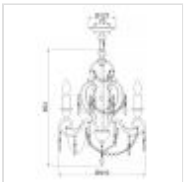

30454

3 Light Mini Chandelier - Silver Patina

DETAILS	
FAMILY	Lakeside
SUITABLE LOCATION	Interior
GUARANTEE	General 2 Year Guarantee
FINISH	Silver Patina
FITTING HEIGHT	553mm
DIAMETER	410mm
MINIMUM DROP	660mm
MAXIMUM DROP	1870mm
POWER SOURCE	Mains Voltage
VOLTAGE	220-240v
MAXIMUM WATTAGE	60W
NUMBER OF LAMPS	3
SOCKET	E14
INTEGRATED LED	No
BUILD MATERIALS	Steel, Crystal
DIMMABLE FITTING	Compatible With Dimmable Lamps
PRODUCT WEIGHT	#N/A
BOX DIMENSIONS	40 X 39 X 51cm
BOX WEIGHT	4.41 Kg

PRODUCT DETAILS

3 Lt Mini Chandelier with a Silver Patina finish. Main build materials: Steel, Crystal.

Max Wattage: 3 x 60W E14