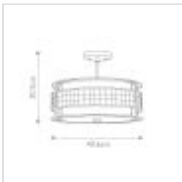

23118

3 Light Semi-Flush - Black Copper

DETAILS	
FAMILY	Laguna
SUITABLE LOCATION	Interior
GUARANTEE	General 2 Year Guarantee
FINISH	Black Copper
FITTING HEIGHT	305mm
DIAMETER	406mm
WIDTH	406mm
POWER SOURCE	Mains Voltage
VOLTAGE	220-240v 50hz
MAXIMUM WATTAGE	60W
NUMBER OF LAMPS	3
SOCKET	E27
INTEGRATED LED	No
CLASS	Class I
BUILD MATERIALS	Steel, Taupe Mica Glass, Tile Stripe
DIMMABLE FITTING	Compatible With Dimmable Lamps
PRODUCT WEIGHT	4.5kg
BOX DIMENSIONS	50 X 50 X 28cm
BOX WEIGHT	5.00 Kg

## PRODUCT DETAILS

3 Lt Semi-Flush with a Black Copper finish. Main build materials: Metal, Taupe Mica Glass, Tile Stripe. Max Wattage: 3 x 60W E27