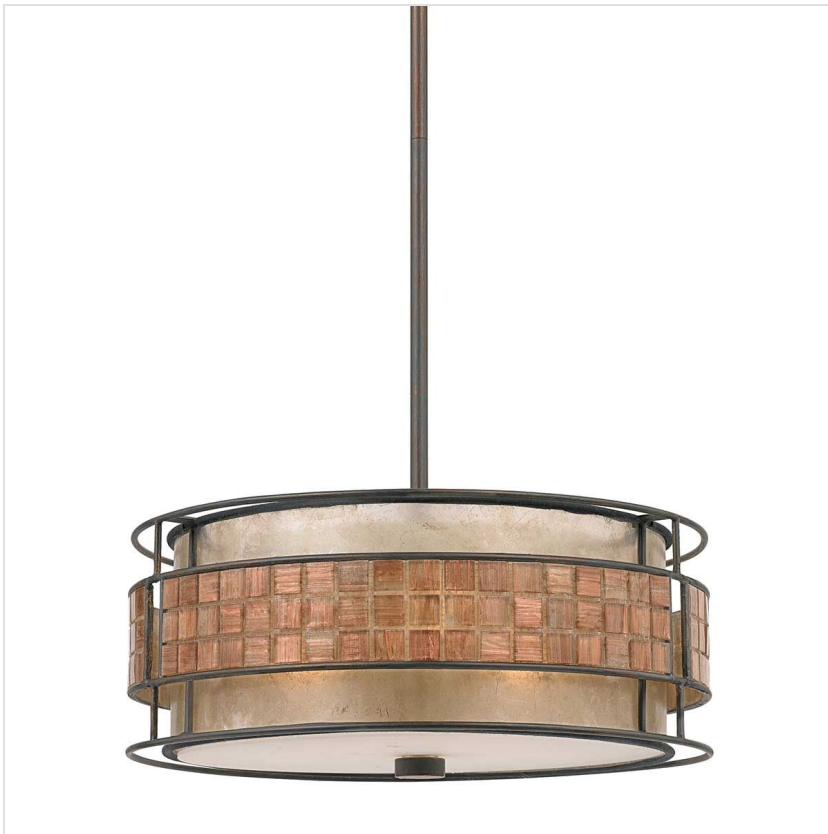

23119

4 Light Pendant - Black Copper

DETAILS	
FAMILY	Laguna
SUITABLE LOCATION	Interior
GUARANTEE	General 2 Year Guarantee
FINISH	Black Copper
FITTING HEIGHT	205mm
DIAMETER	559mm
WIDTH	559mm
MINIMUM DROP	290mm
MAXIMUM DROP	1190mm
POWER SOURCE	Mains Voltage
VOLTAGE	220-240v 50hz
MAXIMUM WATTAGE	60W
NUMBER OF LAMPS	4
SOCKET	E27
INTEGRATED LED	No
RODS SUPPLIED	2 X 150mm & 2 X 300mm Rods
CLASS	Class I
BUILD MATERIALS	Steel, Taupe Mica Glass, Tile Stripe
DIMMABLE FITTING	Compatible With Dimmable Lamps
PRODUCT WEIGHT	8.55kg
BOX DIMENSIONS	67 X 67 X 54cm
BOX WEIGHT	9.50 Kg

PRODUCT DETAILS

4 Lt Pendant with a Black Copper finish. Main build materials: Metal, Taupe Mica Glass, Tile Stripe. Max Wattage: 4 x 60W E27