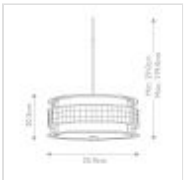

23119

4 Light Pendant - Black Copper

DETAILS	
FAMILY	Laguna
SUITABLE LOCATION	Interior
GUARANTEE	General 2 Year Guarantee
FINISH	Black Copper
FITTING HEIGHT	205mm
DIAMETER	559mm
WIDTH	559mm
MINIMUM DROP	290mm
MAXIMUM DROP	1190mm
POWER SOURCE	Mains Voltage
VOLTAGE	220-240v 50hz
MAXIMUM WATTAGE	60W
NUMBER OF LAMPS	4
SOCKET	E27
INTEGRATED LED	No
RODS SUPPLIED	2 X 150mm & 2 X 300mm Rods
CLASS	Class I
BUILD MATERIALS	Steel, Taupe Mica Glass, Tile Stripe
DIMMABLE FITTING	Compatible With Dimmable Lamps
PRODUCT WEIGHT	8.55kg
BOX DIMENSIONS	67 X 67 X 54cm
BOX WEIGHT	9.50 Kg

PRODUCT DETAILS

4 Lt Pendant with a Black Copper finish. Main build materials: Metal, Taupe Mica Glass, Tile Stripe. Max Wattage: 4 x 60W E27