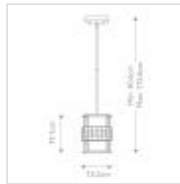

26104

1 Light Mini Pendant - Black Copper

DETAILS	
FAMILY	Laguna
SUITABLE LOCATION	Interior
GUARANTEE	General 2 Year Guarantee
FINISH	Black Copper
FITTING HEIGHT	191mm
WIDTH	152mm
PROJECTION/DEPTH	152mm
MINIMUM DROP	406mm
MAXIMUM DROP	1156mm
POWER SOURCE	Mains Voltage
VOLTAGE	220-240v 50hz
MAXIMUM WATTAGE	60W
NUMBER OF LAMPS	1
SOCKET	E27
INTEGRATED LED	No
RODS SUPPLIED	2 X 150mm & 2 X 300mm Rods
CLASS	Class I
BUILD MATERIALS	Steel, Taupe Mica Glass, Tile Stripe
DIMMABLE FITTING	Compatible With Dimmable Lamps
PRODUCT WEIGHT	1.63kg
BOX DIMENSIONS	33 X 21 X 25.5cm
BOX WEIGHT	1.81 Kg

PRODUCT DETAILS

1 Lt Mini Pendant with a Black Copper finish. Main build materials: Metal, Taupe Mica Glass, Tile Stripe. Max Wattage: 1 x 60W E27