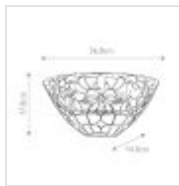

26092

2 Light Wall Uplighter - Grey Bronze

DETAILS	
FAMILY	Kami
SUITABLE LOCATION	Interior
GUARANTEE	General 2 Year Guarantee
FINISH	Grey Bronze
FITTING HEIGHT	178mm
WIDTH	368mm
PROJECTION/DEPTH	140mm
POWER SOURCE	Mains Voltage
VOLTAGE	220-240v 50hz
MAXIMUM WATTAGE	60W
NUMBER OF LAMPS	2
SOCKET	E14
INTEGRATED LED	No
CLASS	Class I
BUILD MATERIALS	Steel, Resin, Art Glass
DIMMABLE FITTING	Compatible With Dimmable Lamps
PRODUCT WEIGHT	1.71kg
BOX DIMENSIONS	46 X 26.5 X 25.5cm
BOX WEIGHT	1.90 Kg

PRODUCT DETAILS

2 Lt Wall Uplighter with a Grey Bronze finish. Main build materials: Steel, Resin, Art Glass. Max Wattage: 2 x 60W E14