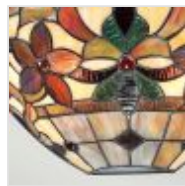

26092

2 Light Wall Uplighter - Grey Bronze

DETAILS	
FAMILY	Kami
SUITABLE LOCATION	Interior
GUARANTEE	General 2 Year Guarantee
FINISH	Grey Bronze
FITTING HEIGHT	178mm
WIDTH	368mm
PROJECTION/DEPTH	140mm
POWER SOURCE	Mains Voltage
VOLTAGE	220-240v 50hz
MAXIMUM WATTAGE	60W
NUMBER OF LAMPS	2
SOCKET	E14
INTEGRATED LED	No
CLASS	Class I
BUILD MATERIALS	Steel, Resin, Art Glass
DIMMABLE FITTING	Compatible With Dimmable Lamps
PRODUCT WEIGHT	1.71kg
BOX DIMENSIONS	46 X 26.5 X 25.5cm
BOX WEIGHT	1.90 Kg

PRODUCT DETAILS

2 Lt Wall Uplighter with a Grey Bronze finish. Main build materials: Steel, Resin, Art Glass. Max Wattage: 2 x 60W E14