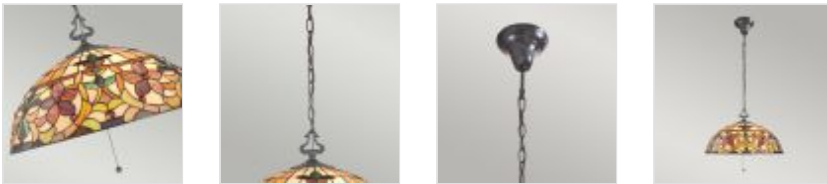

26089

3 Light Pendant - Grey Bronze

DETAILS

FAMILY	Kami
SUITABLE LOCATION	Interior
GUARANTEE	General 2 Year Guarantee
FINISH	Grey Bronze
FITTING HEIGHT	267mm
WIDTH	508mm
PROJECTION/DEPTH	508mm
MINIMUM DROP	394mm
MAXIMUM DROP	2100mm
POWER SOURCE	Mains Voltage
VOLTAGE	220-240v 50hz
MAXIMUM WATTAGE	60W
NUMBER OF LAMPS	3
SOCKET	E27
INTEGRATED LED	No
CLASS	Class I
BUILD MATERIALS	Steel, Resin, Art Glass
DIMMABLE FITTING	Compatible With Dimmable Lamps
PRODUCT WEIGHT	5.4kg
BOX DIMENSIONS	59.5 X 59.5 X 32cm
BOX WEIGHT	6.00 Kg

PRODUCT DETAILS

3 Lt Pendant with a Grey Bronze finish. Main build materials: Steel, Resin, Art Glass.

Max Wattage: 3 x 60W E27