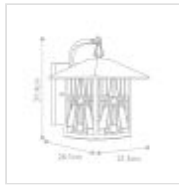

30452

1 Light Outdoor Medium Wall Lantern - Vintage Bronze

DETAILS	
FAMILY	Inglenook Outdoor
SUITABLE LOCATION	Exterior
GUARANTEE	3 Year Anti Corrosion Guarantee
IP RATING	IP44
FINISH	Vintage Bronze
FITTING HEIGHT	314mm
WIDTH	215mm
PROJECTION/DEPTH	261mm
POWER SOURCE	Mains Voltage
VOLTAGE	220-240v 50hz
MAXIMUM WATTAGE	60W
NUMBER OF LAMPS	1
SOCKET	E27
INTEGRATED LED	No
CLASS	Class I
BUILD MATERIALS	Steel, Tiffany Style Art Glass
DIMMABLE FITTING	Compatible With Dimmable Lamps
PRODUCT WEIGHT	3.06kg
BOX DIMENSIONS	37 X 34 X 30.5cm
BOX WEIGHT	3.40 Kg

PRODUCT DETAILS

1 Lt Outdoor Medium Wall Lantern with a Vintage Bronze finish. Main build materials: Steel, Tiffany Style Art Glass. Max Wattage: 1 x 60W E27