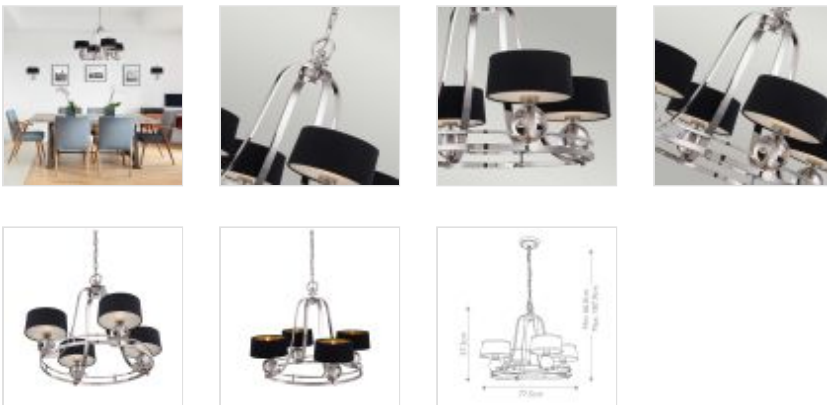

26076

4 Light Chandelier - Polished Nickel

DETAILS	
FAMILY	Gotham
SUITABLE LOCATION	Interior
GUARANTEE	General 2 Year Guarantee
FINISH	Polished Nickel
FITTING HEIGHT	572mm
DIAMETER	775mm
WIDTH	775mm
MINIMUM DROP	660mm
MAXIMUM DROP	1879mm
POWER SOURCE	Mains Voltage
VOLTAGE	220-240v 50hz
MAXIMUM WATTAGE	3W LED
NUMBER OF LAMPS	4
SOCKET	G9
INTEGRATED LED	No
LED LUMENS	300Lm Each
LED COLOUR TEMP	3000k
CLASS	Class I
BUILD MATERIALS	Steel, Glass, Black Shade
HOURS	25000
DIMMABLE FITTING	Compatible With Dimmable Lamps
PRODUCT WEIGHT	13.23kg
BOX DIMENSIONS	66 X 66 X 56cm
BOX WEIGHT	14.70 Kg

PRODUCT DETAILS

4 Lt Chandelier with a Polished Nickel finish. Main build materials: Steel, Glass, Black Shade. Max Wattage: 4 x 3W LED G9