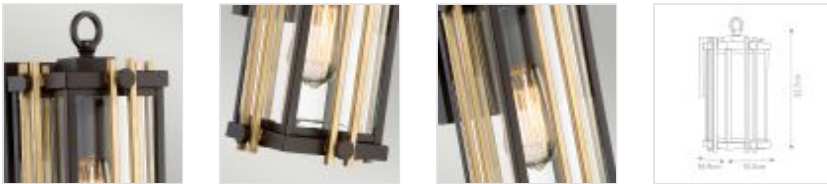

30449

1 Light Small Wall Lantern - Dark Brown

**DETAILS**

<b>FAMILY</b>	Goldenrod
<b>SUITABLE LOCATION</b>	Exterior
<b>GUARANTEE</b>	2 Year Anti Corrosion Guarantee
<b>IP RATING</b>	IP44
<b>FINISH</b>	Dark Brown
<b>FITTING HEIGHT</b>	327mm
<b>WIDTH</b>	155mm
<b>PROJECTION/DEPTH</b>	169mm
<b>POWER SOURCE</b>	Mains Voltage
<b>VOLTAGE</b>	220-240v 50hz
<b>MAXIMUM WATTAGE</b>	60W
<b>NUMBER OF LAMPS</b>	1
<b>SOCKET</b>	E27
<b>INTEGRATED LED</b>	No
<b>CLASS</b>	Class I
<b>BUILD MATERIALS</b>	Steel, Bevelled Glass
<b>DIMMABLE FITTING</b>	Compatible With Dimmable Lamps
<b>PRODUCT WEIGHT</b>	3.24kg
<b>BOX DIMENSIONS</b>	20.5 X 25.5 X 35.5cm
<b>BOX WEIGHT</b>	3.60 Kg

**PRODUCT DETAILS**

1 Lt Small Wall Lantern with a Dark Brown finish. Main build materials: Steel, Bevelled Glass. Max Wattage: 1 x 60W E27