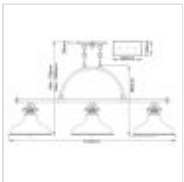

24763

3 Light Island Light - Oil Rubbed Bronze

DETAILS	
FAMILY	Emery
SUITABLE LOCATION	Interior
GUARANTEE	General 2 Year Guarantee
FINISH	Oil Rubbed Bronze
FITTING HEIGHT	563mm
WIDTH	1333mm
PROJECTION/DEPTH	343mm
MINIMUM DROP	730mm
MAXIMUM DROP	1984mm
POWER SOURCE	Mains Voltage
VOLTAGE	220-240v 50hz
MAXIMUM WATTAGE	60W
NUMBER OF LAMPS	3
SOCKET	E27
INTEGRATED LED	No
RODS SUPPLIED	4 X 150mm Rods And 4 X 300mm Rods
CLASS	Class I
BUILD MATERIALS	Steel, Glass Diffuser
DIMMABLE FITTING	Compatible With Dimmable Lamps
PRODUCT WEIGHT	11.88kg
BOX DIMENSIONS	122 X 48 X 27cm
BOX WEIGHT	13.20 Kg

**PRODUCT DETAILS**

3 Lt Island Light with a Oil Rubbed Bronze finish. Main build materials: Steel, Glass Diffuser. Max Wattage: 3 x 60W E27