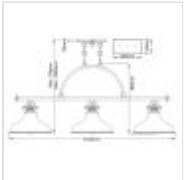

24762

3 Light Island Light - Polished Nickel

DETAILS	
<b>FAMILY</b>	Emery
<b>SUITABLE LOCATION</b>	Interior
<b>GUARANTEE</b>	General 2 Year Guarantee
<b>FINISH</b>	Polished Nickel
<b>FITTING HEIGHT</b>	563mm
<b>WIDTH</b>	1333mm
<b>PROJECTION/DEPTH</b>	343mm
<b>MINIMUM DROP</b>	730mm
<b>MAXIMUM DROP</b>	1984mm
<b>POWER SOURCE</b>	Mains Voltage
<b>VOLTAGE</b>	220-240v 50hz
<b>MAXIMUM WATTAGE</b>	60W
<b>NUMBER OF LAMPS</b>	3
<b>SOCKET</b>	E27
<b>INTEGRATED LED</b>	No
<b>RODS SUPPLIED</b>	4 X 150mm Rods And 4 X 300mm Rods
<b>CLASS</b>	Class I
<b>BUILD MATERIALS</b>	Steel, Glass Diffuser
<b>DIMMABLE FITTING</b>	Compatible With Dimmable Lamps
<b>PRODUCT WEIGHT</b>	11.88kg
<b>BOX DIMENSIONS</b>	122 X 48 X 27cm
<b>BOX WEIGHT</b>	13.20 Kg

**PRODUCT DETAILS**

3 Lt Island Light with a Polished Nickel finish. Main build materials: Steel, Glass Diffuser. Max Wattage: 3 x 60W E27