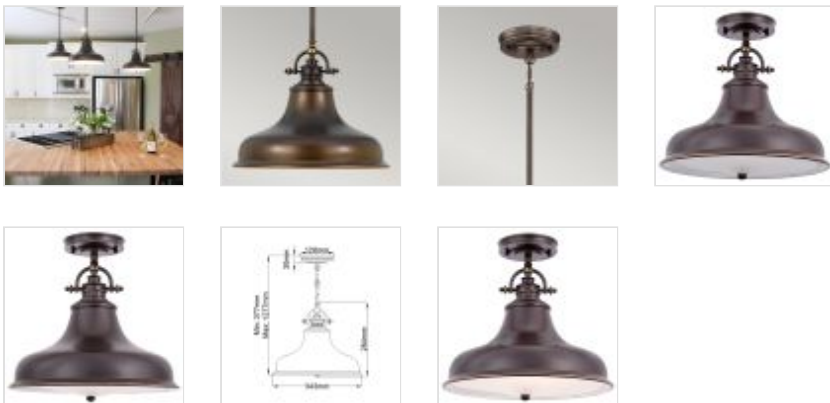

24761

1 Light Medium Pendant - Oil Rubbed Bronze

DETAILS	
FAMILY	Emery
SUITABLE LOCATION	Interior
GUARANTEE	General 2 Year Guarantee
FINISH	Oil Rubbed Bronze
FITTING HEIGHT	284mm
DIAMETER	Ø343mm
WIDTH	343mm
MINIMUM DROP	377mm
MAXIMUM DROP	1277mm
POWER SOURCE	Mains Voltage
VOLTAGE	220-240v 50hz
MAXIMUM WATTAGE	60W
NUMBER OF LAMPS	1
SOCKET	E27
INTEGRATED LED	No
RODS SUPPLIED	2 X 300mm & 2 X 150mm Rods
CLASS	Class I
BUILD MATERIALS	Steel, Glass Diffuser
DIMMABLE FITTING	Compatible With Dimmable Lamps
PRODUCT WEIGHT	3.69kg
BOX DIMENSIONS	39.5 X 39.5 X 25cm
BOX WEIGHT	4.10 Kg

PRODUCT DETAILS

1 Lt Medium Pendant with a Oil Rubbed Bronze finish. Main build materials: Steel, Glass Diffuser. Max Wattage: 1 x 60W E27