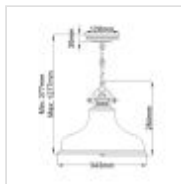

24760

1 Light Medium Pendant - Polished Nickel

DETAILS	
FAMILY	Emery
SUITABLE LOCATION	Interior
GUARANTEE	General 2 Year Guarantee
FINISH	Polished Nickel
FITTING HEIGHT	284mm
DIAMETER	Ø343mm
WIDTH	343mm
MINIMUM DROP	377mm
MAXIMUM DROP	1277mm
POWER SOURCE	Mains Voltage
VOLTAGE	220-240v 50hz
MAXIMUM WATTAGE	60W
NUMBER OF LAMPS	1
SOCKET	E27
INTEGRATED LED	No
RODS SUPPLIED	2 X 300mm & 2 X 150mm Rods
CLASS	Class I
BUILD MATERIALS	Steel, Glass Diffuser
DIMMABLE FITTING	Compatible With Dimmable Lamps
PRODUCT WEIGHT	3.69kg
BOX DIMENSIONS	40 X 40 X 27cm
BOX WEIGHT	4.10 Kg

PRODUCT DETAILS

1 Lt Medium Pendant with a Polished Nickel finish. Main build materials: Steel, Glass Diffuser. Max Wattage: 1 x 60W E27