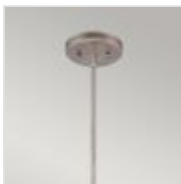

26062

1 Light Mini Pendant - Silver Patina

DETAILS	
FAMILY	Confetti
SUITABLE LOCATION	Interior
GUARANTEE	General 2 Year Guarantee
FINISH	Silver Patina
FITTING HEIGHT	229mm
DIAMETER	203mm
MINIMUM DROP	445mm
MAXIMUM DROP	1219mm
POWER SOURCE	Mains Voltage
VOLTAGE	220-240v 50hz
MAXIMUM WATTAGE	100W
NUMBER OF LAMPS	1
SOCKET	E27
INTEGRATED LED	No
RODS SUPPLIED	Supplied With 2 X 150mm & 2 X 300mm Rods
CLASS	Class I
BUILD MATERIALS	Steel, Linen, Frosted Diffuser
DIMMABLE FITTING	Compatible With Dimmable Lamps
PRODUCT WEIGHT	2.61kg
BOX DIMENSIONS	26 X 26 X 38cm
BOX WEIGHT	2.90 Kg

PRODUCT DETAILS

1 Lt Mini Pendant with a Silver Patina finish. Main build materials: Metal, Linen, Frosted Diffuser. Max Wattage: 1 x 100W E27