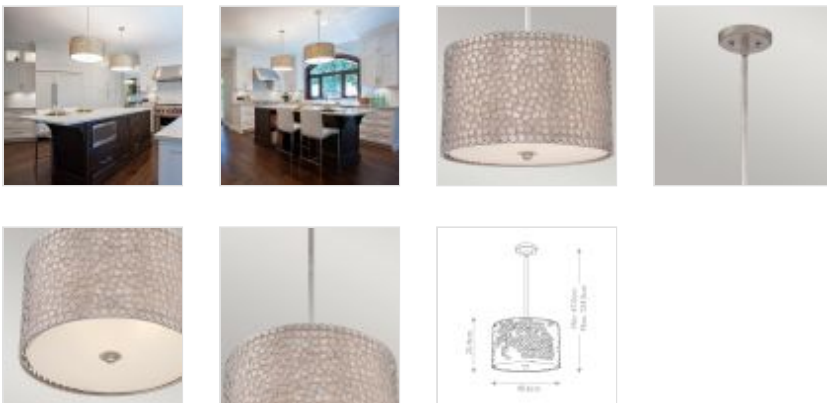

26061

3 Light Medium Pendant - Silver Patina

DETAILS	
FAMILY	Confetti
SUITABLE LOCATION	Interior
GUARANTEE	General 2 Year Guarantee
FINISH	Silver Patina
FITTING HEIGHT	254mm
DIAMETER	406mm
MINIMUM DROP	470mm
MAXIMUM DROP	1245mm
POWER SOURCE	Mains Voltage
VOLTAGE	220-240v 50hz
MAXIMUM WATTAGE	100W
NUMBER OF LAMPS	3
SOCKET	E27
INTEGRATED LED	No
RODS SUPPLIED	Supplied With 2 X 150mm & 2 X 300mm Rods
CLASS	Class I
BUILD MATERIALS	Steel, Linen, Frosted Diffuser
DIMMABLE FITTING	Compatible With Dimmable Lamps
PRODUCT WEIGHT	6.75kg
BOX DIMENSIONS	46.5 X 46.5 X 39.5cm
BOX WEIGHT	7.50 Kg

PRODUCT DETAILS

3 Lt Medium Pendant with a Silver Patina finish. Main build materials: Metal, Linen, Frosted Diffuser. Max Wattage: 3 x 100W E27