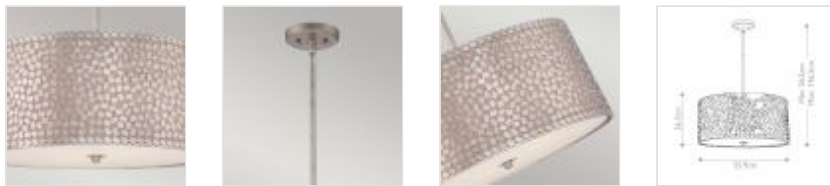

26060

4 Light Large Pendant - Silver Patina

DETAILS	
FAMILY	Confetti
SUITABLE LOCATION	Interior
GUARANTEE	General 2 Year Guarantee
FINISH	Silver Patina
FITTING HEIGHT	267mm
DIAMETER	559mm
MINIMUM DROP	483mm
MAXIMUM DROP	1245mm
POWER SOURCE	Mains Voltage
VOLTAGE	220-240v 50hz
MAXIMUM WATTAGE	100W
NUMBER OF LAMPS	4
SOCKET	E27
INTEGRATED LED	No
RODS SUPPLIED	Supplied With 2 X 150mm & 2 X 300mm Rods
CLASS	Class I
BUILD MATERIALS	Steel, Linen, Frosted Diffuser
DIMMABLE FITTING	Compatible With Dimmable Lamps
PRODUCT WEIGHT	9.81kg
BOX DIMENSIONS	61.5 X 61.5 X 39.5cm
BOX WEIGHT	10.90 Kg

PRODUCT DETAILS

4 Lt Large Pendant with a Silver Patina finish. Main build materials: Metal, Linen, Frosted Diffuser. Max Wattage: 4 x 100W E27