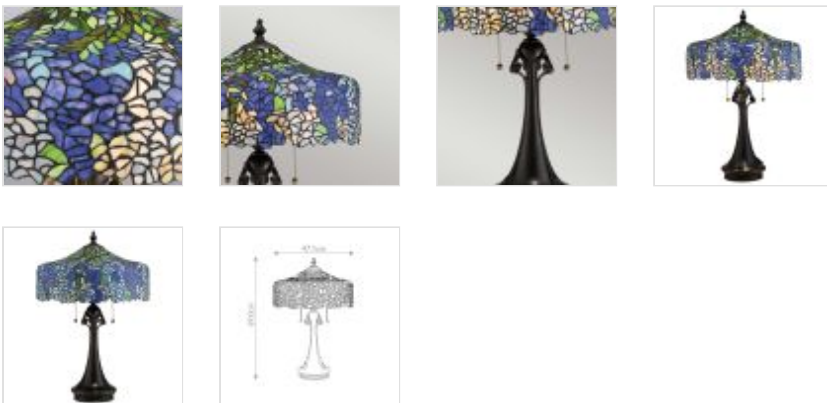

30446

3 Light Table Lamp - Grey Bronze

DETAILS	
FAMILY	Cobalt
SUITABLE LOCATION	Interior
GUARANTEE	General 2 Year Guarantee
FINISH	Grey Bronze
FITTING HEIGHT	690mm
WIDTH	471mm
PROJECTION/DEPTH	471mm
POWER SOURCE	Plug
VOLTAGE	220-240v 50hz
MAXIMUM WATTAGE	60W
NUMBER OF LAMPS	3
SOCKET	E27
INTEGRATED LED	No
CLASS	Class I
BUILD MATERIALS	Steel, Resin, Art Glass
SHADE MATERIAL	Tiffany Style Glass
DIMMABLE FITTING	Compatible With Dimmable Smart Lamps
PRODUCT WEIGHT	9.68kg
BOX DIMENSIONS	74 X 34 X 59cm
BOX WEIGHT	10.75 Kg

PRODUCT DETAILS

3 Lt Table Lamp with a Grey Bronze finish. Main build materials: Steel, Resin, Art Glass. Max Wattage: 3 x 60W E27