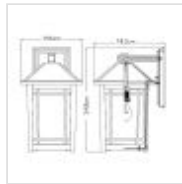

52038

1 Light Small Wall Lantern - Black

**DETAILS**

<b>FAMILY</b>	Cedar Point
<b>SUITABLE LOCATION</b>	Exterior
<b>GUARANTEE</b>	3 Year
<b>IP RATING</b>	IP44
<b>FINISH</b>	Black
<b>FITTING HEIGHT</b>	248mm
<b>DIAMETER</b>	146mm
<b>WIDTH</b>	146mm
<b>PROJECTION/DEPTH</b>	182mm
<b>POWER SOURCE</b>	Mains Voltage
<b>VOLTAGE</b>	220-240v 50hz
<b>MAXIMUM WATTAGE</b>	60W
<b>NUMBER OF LAMPS</b>	1
<b>SOCKET</b>	E27
<b>INTEGRATED LED</b>	No
<b>CLASS</b>	Class I
<b>BUILD MATERIALS</b>	Cast Aluminium, Clear Seeded Glass
<b>DIMMABLE FITTING</b>	Compatible With Dimmable Lamps
<b>PRODUCT WEIGHT</b>	1.34kg
<b>BOX DIMENSIONS</b>	23 X 20 X 31cm
<b>BOX WEIGHT</b>	1.64 Kg

**PRODUCT DETAILS**

1 Lt Small Wall Lantern with a Textured Black finish. Main build materials: Cast Aluminium, Clear Seeded Glass. Max Wattage: 1 x 60W E27