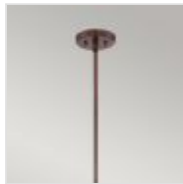

26047

4 Light Large Pendant - Dark Brown

DETAILS

| | |
|--------------------------|--|
| FAMILY | Brown Lattice |
| SUITABLE LOCATION | Interior |
| GUARANTEE | General 2 Year Guarantee |
| FINISH | Dark Brown |
| FITTING HEIGHT | 254mm |
| DIAMETER | 559mm |
| MINIMUM DROP | 483mm |
| MAXIMUM DROP | 1245mm |
| POWER SOURCE | Mains Voltage |
| VOLTAGE | 220-240v 50hz |
| MAXIMUM WATTAGE | 100W |
| NUMBER OF LAMPS | 4 |
| SOCKET | E27 |
| INTEGRATED LED | No |
| RODS SUPPLIED | Supplied With 2 X 150mm & 2 X 300mm Rods |
| CLASS | Class I |
| BUILD MATERIALS | Steel, Linen |
| DIMMABLE FITTING | Compatible With Dimmable Lamps |
| PRODUCT WEIGHT | 8.55kg |
| BOX DIMENSIONS | 61.5 X 61.5 X 39.5cm |
| BOX WEIGHT | 9.50 Kg |

PRODUCT DETAILS

4 Lt Large Pendant with a Dark Brown finish. Main build materials: Steel, Linen. Max Wattage: 4 x 100W E27