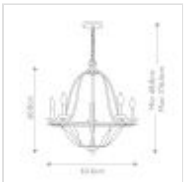

58682

5 Light Chandelier - Antique White

| DETAILS | |
|-------------------|--------------------------------|
| FAMILY | Bradbury |
| SUITABLE LOCATION | Interior |
| GUARANTEE | General 2 Year Guarantee |
| FINISH | Antique White |
| FITTING HEIGHT | 608mm |
| DIAMETER | 636mm |
| WIDTH | 636mm |
| MINIMUM DROP | 688mm |
| MAXIMUM DROP | 3166mm |
| POWER SOURCE | Mains Voltage |
| VOLTAGE | 220-240v 50hz |
| MAXIMUM WATTAGE | 40W |
| NUMBER OF LAMPS | 5 |
| SOCKET | E14 |
| INTEGRATED LED | No |
| CLASS | Class I |
| BUILD MATERIALS | Steel |
| DIMMABLE FITTING | Compatible With Dimmable Lamps |
| PRODUCT WEIGHT | 3.4kg |
| BOX DIMENSIONS | 68 X 68 X 48cm |
| BOX WEIGHT | 6.40 Kg |

PRODUCT DETAILS

5 Lt Chandelier with a Antique White finish. Main build materials: Steel. Max Wattage: 5 x 40W E14