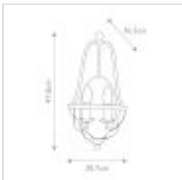

58678

2 Light Wall Light - Antique White

DETAILS	
FAMILY	Bradbury
SUITABLE LOCATION	Interior
GUARANTEE	General 2 Year Guarantee
FINISH	Antique White
FITTING HEIGHT	418mm
DIAMETER	207mm
WIDTH	207mm
PROJECTION/DEPTH	165mm
POWER SOURCE	Mains Voltage
VOLTAGE	220-240v 50hz
MAXIMUM WATTAGE	40W
NUMBER OF LAMPS	2
SOCKET	E14
INTEGRATED LED	No
CLASS	Class I
BUILD MATERIALS	Steel
DIMMABLE FITTING	Compatible With Dimmable Lamps
PRODUCT WEIGHT	1kg
BOX DIMENSIONS	28 X 22 X 50cm
BOX WEIGHT	1.70 Kg

PRODUCT DETAILS

2 Lt Wall Light with a Antique White finish. Main build materials: Steel. Max Wattage: 2 x 40W E14