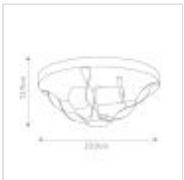

58685

2 Light Flush - Black / Grey Patina

DETAILS	
FAMILY	Bradbury
SUITABLE LOCATION	Interior
GUARANTEE	General 2 Year Guarantee
FINISH	Black/Grey Patina
FITTING HEIGHT	139mm
DIAMETER	330mm
WIDTH	330mm
POWER SOURCE	Mains Voltage
VOLTAGE	220-240v 50hz
MAXIMUM WATTAGE	60W
NUMBER OF LAMPS	2
SOCKET	E27
INTEGRATED LED	No
CLASS	Class I
BUILD MATERIALS	Steel
DIMMABLE FITTING	Compatible With Dimmable Lamps
PRODUCT WEIGHT	1.35kg
BOX DIMENSIONS	41 X 41 X 22cm
BOX WEIGHT	2.26 Kg

PRODUCT DETAILS

2 Lt Flush with a Black/Grey Patina finish. Main build materials: Steel. Max Wattage: 2 x 60W E27