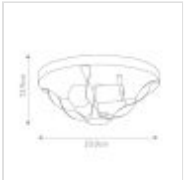

58684

2 Light Flush - Antique White

DETAILS	
FAMILY	Bradbury
SUITABLE LOCATION	Interior
GUARANTEE	General 2 Year Guarantee
FINISH	Antique White
FITTING HEIGHT	139mm
DIAMETER	330mm
WIDTH	330mm
POWER SOURCE	Mains Voltage
VOLTAGE	220-240v 50hz
MAXIMUM WATTAGE	60W
NUMBER OF LAMPS	2
SOCKET	E27
INTEGRATED LED	No
CLASS	Class I
BUILD MATERIALS	Steel
DIMMABLE FITTING	Compatible With Dimmable Lamps
PRODUCT WEIGHT	1.35kg
BOX DIMENSIONS	41 X 41 X 22cm
BOX WEIGHT	2.26 Kg

PRODUCT DETAILS

2 Lt Flush with a Antique White finish. Main build materials: Steel. Max Wattage: 2 x 60W E27