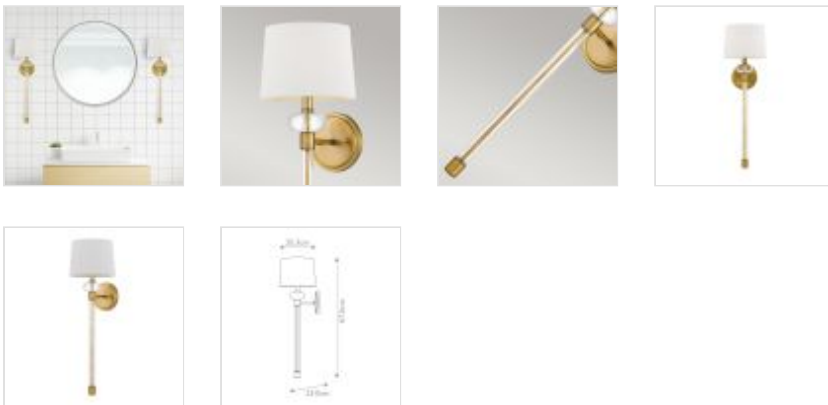

58673

1 Light Wall Light - Aged Brass

DETAILS	
FAMILY	Barbour
SUITABLE LOCATION	Interior
GUARANTEE	General 2 Year Guarantee
FINISH	Aged Brass
FITTING HEIGHT	676mm
DIAMETER	203mm
WIDTH	203mm
PROJECTION/DEPTH	230mm
POWER SOURCE	Mains Voltage
VOLTAGE	220-240v 50hz
MAXIMUM WATTAGE	40W
NUMBER OF LAMPS	1
SOCKET	E14
INTEGRATED LED	No
CLASS	Class I
BUILD MATERIALS	Steel, Fabric Shades
DIMMABLE FITTING	Compatible With Dimmable Lamps
PRODUCT WEIGHT	1.4kg
BOX DIMENSIONS	46.5 X 33.5 X 26cm
BOX WEIGHT	2.30 Kg

PRODUCT DETAILS

1 Lt Wall Light with a Aged Brass finish. Main build materials: Steel, Fabric Shades.

Max Wattage: 1 x 40W E14