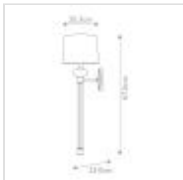

58671

1 Light Wall Light - Dark Bronze

**DETAILS**

<b>FAMILY</b>	Barbour
<b>SUITABLE LOCATION</b>	Interior
<b>GUARANTEE</b>	General 2 Year Guarantee
<b>FINISH</b>	Dark Bronze
<b>FITTING HEIGHT</b>	676mm
<b>DIAMETER</b>	203mm
<b>WIDTH</b>	203mm
<b>PROJECTION/DEPTH</b>	230mm
<b>POWER SOURCE</b>	Mains Voltage
<b>VOLTAGE</b>	220-240v 50hz
<b>MAXIMUM WATTAGE</b>	40W
<b>NUMBER OF LAMPS</b>	1
<b>SOCKET</b>	E14
<b>INTEGRATED LED</b>	No
<b>CLASS</b>	Class I
<b>BUILD MATERIALS</b>	Steel, Fabric Shades
<b>DIMMABLE FITTING</b>	Compatible With Dimmable Lamps
<b>PRODUCT WEIGHT</b>	1.4kg
<b>BOX DIMENSIONS</b>	46.5 X 33.5 X 26cm
<b>BOX WEIGHT</b>	2.30 Kg

**PRODUCT DETAILS**

1 Lt Wall Light with a Dark Bronze finish. Main build materials: Steel, Fabric Shades.

Max Wattage: 1 x 40W E14