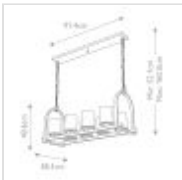

26034

8 Light Island Light - Oil Rubbed Bronze

DETAILS	
FAMILY	Aldora
SUITABLE LOCATION	Interior
GUARANTEE	General 2 Year Guarantee
FINISH	Oil Rubbed Bronze
FITTING HEIGHT	406mm
WIDTH	914mm
PROJECTION/DEPTH	381mm
MINIMUM DROP	521mm
MAXIMUM DROP	1650mm
POWER SOURCE	Mains Voltage
VOLTAGE	220-240v 50hz
MAXIMUM WATTAGE	100W
NUMBER OF LAMPS	8
SOCKET	E27
INTEGRATED LED	No
CLASS	Class I
BUILD MATERIALS	Yellow Onyx, Steel
DIMMABLE FITTING	Compatible With Dimmable Lamps
PRODUCT WEIGHT	21.6kg
BOX DIMENSIONS	99 X 45 X 49cm
BOX WEIGHT	24.00 Kg

PRODUCT DETAILS

8 Lt Island Lt with a Oil Rubbed Bronze finish. Main build materials: Yellow Onyx, Metal. Max Wattage: 8 x 100W E27