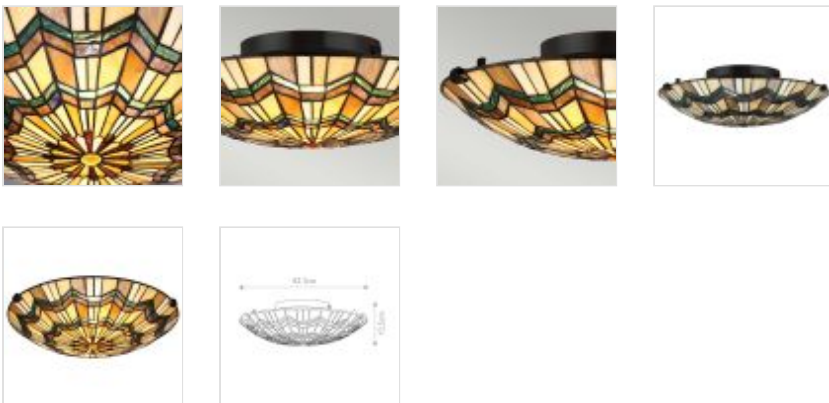

30444

2 Light Flush - Vintage Bronze

#### DETAILS

<b>FAMILY</b>	Alcott
<b>SUITABLE LOCATION</b>	Interior
<b>GUARANTEE</b>	General 2 Year Guarantee
<b>FINISH</b>	Vintage Bronze
<b>FITTING HEIGHT</b>	135mm
<b>WIDTH</b>	421mm
<b>PROJECTION/DEPTH</b>	421mm
<b>POWER SOURCE</b>	Mains Voltage
<b>VOLTAGE</b>	220-240v 50hz
<b>MAXIMUM WATTAGE</b>	60W
<b>NUMBER OF LAMPS</b>	2
<b>SOCKET</b>	E27
<b>INTEGRATED LED</b>	No
<b>CLASS</b>	Class I
<b>BUILD MATERIALS</b>	Steel, Art Glass
<b>DIMMABLE FITTING</b>	Compatible With Dimmable Lamps
<b>PRODUCT WEIGHT</b>	2.75kg
<b>BOX DIMENSIONS</b>	55 X 41.5 X 25cm
<b>BOX WEIGHT</b>	3.05 Kg

#### PRODUCT DETAILS

2 Lt Flush with a Vintage Bronze finish. Main build materials: Steel, Art Glass. Max Wattage: 2 x 60W E27