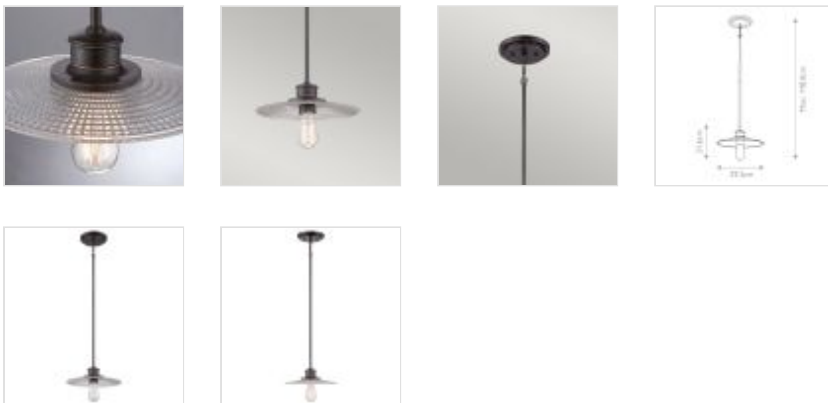

24785

1 Light Mini Pendant - Old Painted Bronze

DETAILS	
FAMILY	Admiral
SUITABLE LOCATION	Interior
GUARANTEE	General 2 Year Guarantee
FINISH	Old Painted Bronze
FITTING HEIGHT	216mm
DIAMETER	292mm
MAXIMUM DROP	1180mm
POWER SOURCE	Mains Voltage
VOLTAGE	220-240v 50hz
MAXIMUM WATTAGE	60
NUMBER OF LAMPS	1
SOCKET	E27
INTEGRATED LED	No
RODS SUPPLIED	2 X 300mm & 2 X 150mm Rods
DIMMABLE FITTING	Compatible With Dimmable Lamps
PRODUCT WEIGHT	3.3kg
BOX DIMENSIONS	36 X 36 X 22.5cm
BOX WEIGHT	3.30 Kg

PRODUCT DETAILS

1 Lt Mini Pendant with a Old Painted Bronze finish. Max Wattage: 1 x 60 E27