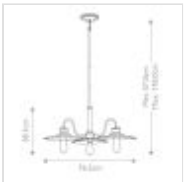

24787

3 Light Chandelier - Old Painted Bronze

DETAILS	
FAMILY	Admiral
SUITABLE LOCATION	Interior
GUARANTEE	General 2 Year Guarantee
FINISH	Old Painted Bronze
FITTING HEIGHT	381mm
DIAMETER	762mm
POWER SOURCE	Mains Voltage
VOLTAGE	220-240v 50hz
MAXIMUM WATTAGE	60
NUMBER OF LAMPS	3
SOCKET	E27
INTEGRATED LED	No
RODS SUPPLIED	2 X 300mm & 2 X 150mm Rods
DIMMABLE FITTING	Compatible With Dimmable Lamps
PRODUCT WEIGHT	8.5kg
BOX DIMENSIONS	56 X 51 X 29.5cm
BOX WEIGHT	8.50 Kg

PRODUCT DETAILS

3 Lt Chandelier with a Old Painted Bronze finish. Max Wattage: 3 x 60 E27