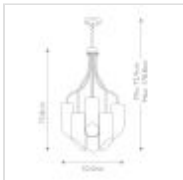

30443

6 Light Chandelier - White / Aged Brass

DETAILS	
FAMILY	Quinto
SUITABLE LOCATION	Interior
GUARANTEE	General 2 Year Guarantee
FINISH	White / Aged Brass
FITTING HEIGHT	738mm
DIAMETER	520mm
MINIMUM DROP	724mm
MAXIMUM DROP	1788mm
POWER SOURCE	Mains Voltage
VOLTAGE	220-240v 50hz
MAXIMUM WATTAGE	8W
NUMBER OF LAMPS	6
SOCKET	E27
INTEGRATED LED	No
CLASS	Class I
BUILD MATERIALS	Mild Steel
DIMMABLE FITTING	Compatible With Dimmable Lamps
PRODUCT WEIGHT	5.45kg
BOX DIMENSIONS	78.7 X 55.9 X 25.4cm
BOX WEIGHT	6.05 Kg

PRODUCT DETAILS

6 Lt Chandelier with a White / Aged Brass finish. Main build materials: Mild Steel. Max Wattage: 6 x 8W E27