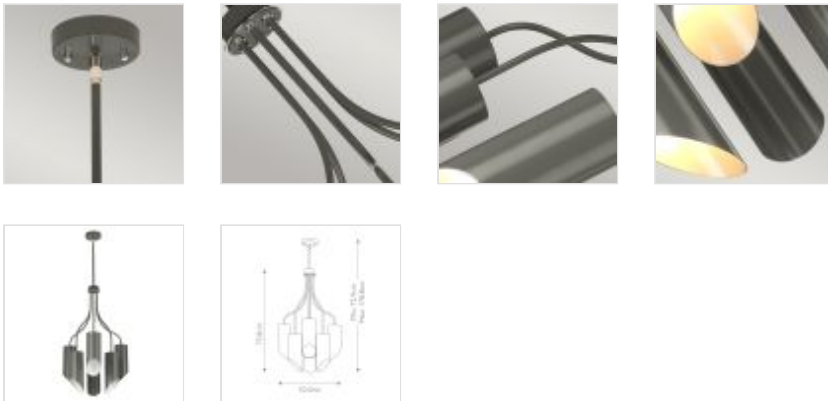

30442

6 Light Chandelier - Dark Grey / Polished Nickel

DETAILS	
FAMILY	Quinto
SUITABLE LOCATION	Interior
GUARANTEE	General 2 Year Guarantee
FINISH	Dark Grey / Polished Nickel
FITTING HEIGHT	738mm
DIAMETER	520mm
MINIMUM DROP	724mm
MAXIMUM DROP	1788mm
POWER SOURCE	Mains Voltage
VOLTAGE	220-240v 50hz
MAXIMUM WATTAGE	8W
NUMBER OF LAMPS	6
SOCKET	E27
INTEGRATED LED	No
CLASS	Class I
BUILD MATERIALS	Mild Steel
DIMMABLE FITTING	Compatible With Dimmable Lamps
PRODUCT WEIGHT	5.45kg
BOX DIMENSIONS	78.7 X 55.9 X 25.4cm
BOX WEIGHT	6.05 Kg

PRODUCT DETAILS

6 Lt Chandelier with a Dark Grey / Polished Nickel finish. Main build materials: Mild Steel. Max Wattage: 6 x 8W E27