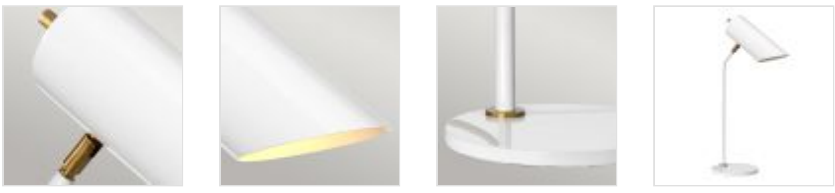

30435

1 Light Table Lamp - White / Aged Brass

DETAILS	
FAMILY	Quinto
SUITABLE LOCATION	Interior
GUARANTEE	General 2 Year Guarantee
FINISH	White/Aged Brass
FITTING HEIGHT	575mm
WIDTH	170mm
PROJECTION/DEPTH	311mm
POWER SOURCE	Plug
VOLTAGE	220-240v 50hz
MAXIMUM WATTAGE	8W
NUMBER OF LAMPS	1
SOCKET	E27
INTEGRATED LED	No
CLASS	Class I
BUILD MATERIALS	Steel
SHADE MATERIAL	Finished Steel With White Inner
DIMMABLE FITTING	Compatible With Dimmable Smart Lamps
PRODUCT WEIGHT	2.25kg
BOX DIMENSIONS	21 X 13.3 X 61.6cm
BOX WEIGHT	2.50 Kg

## PRODUCT DETAILS

1 Lt Table Lamp with a White/Aged Brass finish. Main build materials: Steel. Max Wattage: 1 x 8W E27