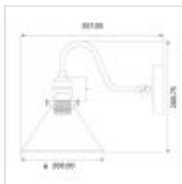

25190

1 Light Wall Light - Polished Nickel

DETAILS	
FAMILY	Provence
SUITABLE LOCATION	Interior
GUARANTEE	General 2 Year Guarantee
FINISH	Polished Nickel
FITTING HEIGHT	275mm
WIDTH	210mm
PROJECTION/DEPTH	340mm
POWER SOURCE	Mains Voltage
VOLTAGE	220-240v 50hz
MAXIMUM WATTAGE	60W
NUMBER OF LAMPS	1
SOCKET	E27
INTEGRATED LED	No
CLASS	Class I
BUILD MATERIALS	Steel
DIMMABLE FITTING	Compatible With Dimmable Lamps
PRODUCT WEIGHT	1.17kg
BOX DIMENSIONS	36 X 36 X 26cm
BOX WEIGHT	1.30 Kg

PRODUCT DETAILS

1 Lt Wall Light with a Polished Nickel finish. Main build materials: Steel. Max Wattage: 1 x 60W E27