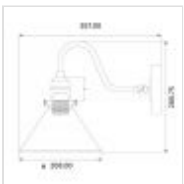

25188

1 Light Wall Light - Aged Brass

DETAILS	
FAMILY	Provence
SUITABLE LOCATION	Interior
GUARANTEE	General 2 Year Guarantee
FINISH	Aged Brass
FITTING HEIGHT	275mm
WIDTH	210mm
PROJECTION/DEPTH	340mm
POWER SOURCE	Mains Voltage
VOLTAGE	220-240v 50hz
MAXIMUM WATTAGE	60W
NUMBER OF LAMPS	1
SOCKET	E27
INTEGRATED LED	No
CLASS	Class I
BUILD MATERIALS	Steel
DIMMABLE FITTING	Compatible With Dimmable Lamps
PRODUCT WEIGHT	1.17kg
BOX DIMENSIONS	36 X 36 X 26cm
BOX WEIGHT	1.30 Kg

## PRODUCT DETAILS

1 Lt Wall Light with a Aged Brass finish. Main build materials: Steel. Max Wattage: 1 x 60W E27

 Distinctive Lighting