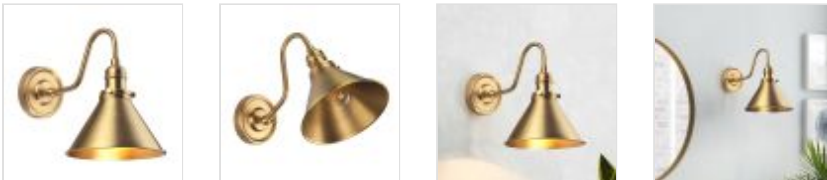

25188

1 Light Wall Light - Aged Brass

DETAILS	
FAMILY	Provence
SUITABLE LOCATION	Interior
GUARANTEE	General 2 Year Guarantee
FINISH	Aged Brass
FITTING HEIGHT	275mm
WIDTH	210mm
PROJECTION/DEPTH	340mm
POWER SOURCE	Mains Voltage
VOLTAGE	220-240v 50hz
MAXIMUM WATTAGE	60W
NUMBER OF LAMPS	1
SOCKET	E27
INTEGRATED LED	No
CLASS	Class I
BUILD MATERIALS	Steel
DIMMABLE FITTING	Compatible With Dimmable Lamps
PRODUCT WEIGHT	1.17kg
BOX DIMENSIONS	36 X 36 X 26cm
BOX WEIGHT	1.30 Kg

## PRODUCT DETAILS

1 Lt Wall Light with a Aged Brass finish. Main build materials: Steel. Max Wattage: 1 x 60W E27

 Distinctive Lighting