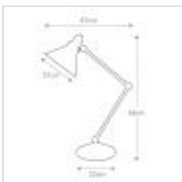

24998

1 Light Table Lamp - Polished Nickel

DETAILS	
FAMILY	Provence
SUITABLE LOCATION	Interior
GUARANTEE	General 2 Year Guarantee
FINISH	Polished Nickel
FITTING HEIGHT	660mm
WIDTH	223mm
PROJECTION/DEPTH	472mm
POWER SOURCE	Plug
VOLTAGE	220-240v 50hz
MAXIMUM WATTAGE	60W
NUMBER OF LAMPS	1
SOCKET	E27
INTEGRATED LED	No
CLASS	Class I
BUILD MATERIALS	Steel
SHADE MATERIAL	Finished Steel
DIMMABLE FITTING	Compatible With Dimmable Smart Lamps
PRODUCT WEIGHT	3.51kg
BOX DIMENSIONS	70 X 60 X 28cm
BOX WEIGHT	3.90 Kg

PRODUCT DETAILS

1 Lt Table Lamp with a Polished Nickel finish. Main build materials: Steel. Max Wattage: 1 x 60W E27