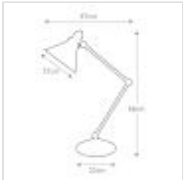

24996

1 Light Table Lamp - Aged Brass

DETAILS	
FAMILY	Provence
SUITABLE LOCATION	Interior
GUARANTEE	General 2 Year Guarantee
FINISH	Aged Brass
FITTING HEIGHT	660mm
WIDTH	223mm
PROJECTION/DEPTH	472mm
POWER SOURCE	Plug
VOLTAGE	220-240v 50hz
MAXIMUM WATTAGE	60W
NUMBER OF LAMPS	1
SOCKET	E27
INTEGRATED LED	No
CLASS	Class I
BUILD MATERIALS	Steel
SHADE MATERIAL	Finished Steel
DIMMABLE FITTING	Compatible With Dimmable Smart Lamps
PRODUCT WEIGHT	4.05kg
BOX DIMENSIONS	70 X 60 X 28cm
BOX WEIGHT	4.50 Kg

### PRODUCT DETAILS

1 Lt Table Lamp with a Aged Brass finish. Main build materials: Steel. Max Wattage: 1 x 60W E27