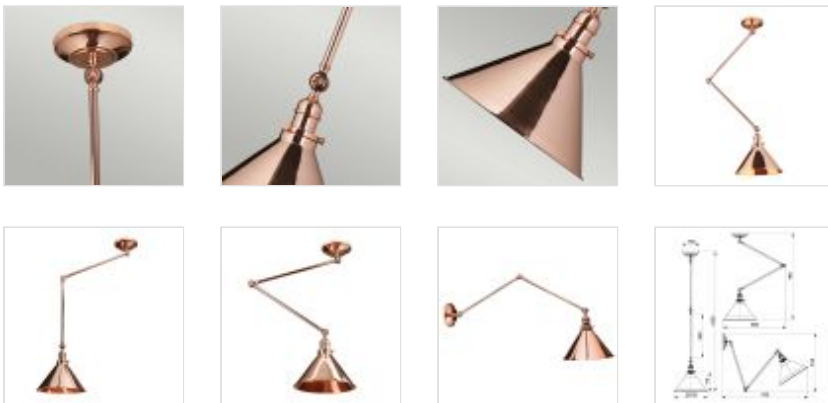

27165

1 Light Wall Light/Pendant - Polished Copper

DETAILS	
FAMILY	Provence
SUITABLE LOCATION	Interior
GUARANTEE	General 2 Year Guarantee
FINISH	Polished Copper
FITTING HEIGHT	174mm
DIAMETER	297mm
MINIMUM DROP	535mm
MAXIMUM DROP	1235mm
POWER SOURCE	Mains Voltage
VOLTAGE	220-240v 50hz
MAXIMUM WATTAGE	60W
NUMBER OF LAMPS	1
SOCKET	E27
INTEGRATED LED	No
RODS SUPPLIED	Each Arm Is 380mm In Length
CLASS	Class I
BUILD MATERIALS	Mild Steel
DIMMABLE FITTING	Compatible With Dimmable Lamps
PRODUCT WEIGHT	1.53kg
BOX DIMENSIONS	62 X 52 X 24 Cm
BOX WEIGHT	2.80 Kg

PRODUCT DETAILS

1 Lt Wall Light/Pendant with a Polished Copper finish. Main build materials: Mild Steel. Max Wattage: 1 x 60W E27