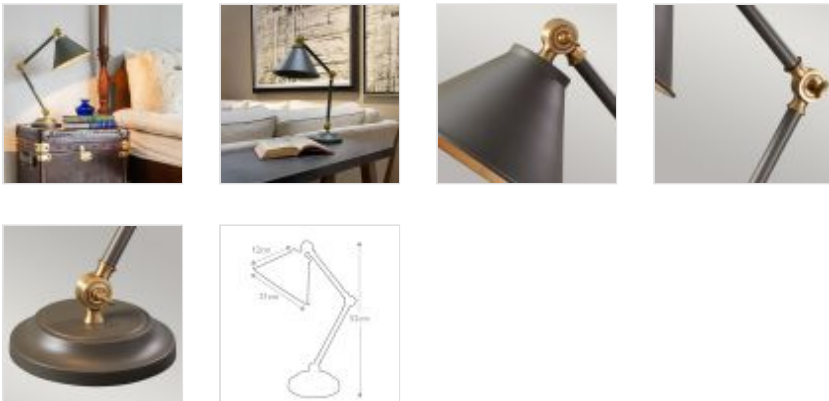

27178

1 Light Mini Table Lamp - Dark Grey / Aged Brass

DETAILS	
FAMILY	Provence Element
SUITABLE LOCATION	Interior
GUARANTEE	General 2 Year Guarantee
FINISH	Dark Grey/Aged Brass
FITTING HEIGHT	523mm
WIDTH	210mm
PROJECTION/DEPTH	210mm
POWER SOURCE	Plug
VOLTAGE	220-240v 50hz
MAXIMUM WATTAGE	60W
NUMBER OF LAMPS	1
SOCKET	E27
INTEGRATED LED	No
CLASS	Class I
BUILD MATERIALS	Steel
SHADE MATERIAL	Finished Steel
DIMMABLE FITTING	Compatible With Dimmable Smart Lamps
PRODUCT WEIGHT	2.52kg
BOX DIMENSIONS	53 X 22 X 22cm
BOX WEIGHT	2.80 Kg

PRODUCT DETAILS

1 Lt Mini Table Lamp with a Dark Grey/Aged Brass finish. Main build materials: Steel.
Max Wattage: 1 x 60W E27