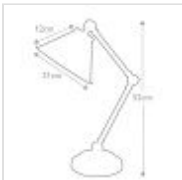

27177

1 Light Mini Table Lamp - Black / Polished Brass

DETAILS	
FAMILY	Provence Element
SUITABLE LOCATION	Interior
GUARANTEE	General 2 Year Guarantee
FINISH	Black/Polished Brass
FITTING HEIGHT	523mm
WIDTH	210mm
PROJECTION/DEPTH	210mm
POWER SOURCE	Plug
VOLTAGE	220-240v 50hz
MAXIMUM WATTAGE	60W
NUMBER OF LAMPS	1
SOCKET	E27
INTEGRATED LED	No
CLASS	Class I
BUILD MATERIALS	Steel
SHADE MATERIAL	Finished Steel
DIMMABLE FITTING	Compatible With Dimmable Smart Lamps
PRODUCT WEIGHT	2.52kg
BOX DIMENSIONS	53 X 22 X 22cm
BOX WEIGHT	2.80 Kg

## PRODUCT DETAILS

1 Lt Mini Table Lamp with a Black/Polished Brass finish. Main build materials: Steel.

Max Wattage: 1 x 60W E27