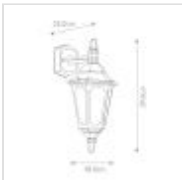

15747

1 Light Down Mini Wall Lantern - Black

| DETAILS | |
|-------------------|----------------------------------|
| FAMILY | Parish Mini |
| SUITABLE LOCATION | Exterior |
| GUARANTEE | 10 Year Anti Corrosion Guarantee |
| IP RATING | IP44 |
| FINISH | Black |
| FITTING HEIGHT | 390mm |
| WIDTH | 180mm |
| PROJECTION/DEPTH | 250mm |
| POWER SOURCE | Mains Voltage |
| VOLTAGE | 220-240v 50hz |
| MAXIMUM WATTAGE | 60W |
| NUMBER OF LAMPS | 1 |
| SOCKET | E27 |
| INTEGRATED LED | No |
| CLASS | Class I |
| BUILD MATERIALS | Cast Aluminium, Clear Glass |
| DIMMABLE FITTING | Compatible With Dimmable Lamps |
| PRODUCT WEIGHT | 1.67kg |
| BOX DIMENSIONS | 39 X 28 X 18cm |
| BOX WEIGHT | 1.85 Kg |

PRODUCT DETAILS

1 Lt Down Mini Wall Lantern with a Textured Black finish. Main build materials: Cast Aluminium, Clear Glass. Max Wattage: 1 x 60W E27