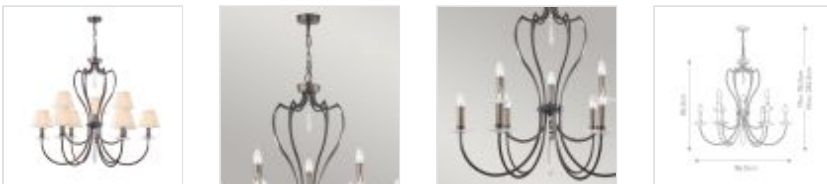

22806

9 Light Chandelier - Dark Bronze

**DETAILS**

<b>FAMILY</b>	Pimlico
<b>SUITABLE LOCATION</b>	Interior
<b>GUARANTEE</b>	General 2 Year Guarantee
<b>FINISH</b>	Dark Bronze
<b>FITTING HEIGHT</b>	860mm
<b>DIAMETER</b>	860mm
<b>MINIMUM DROP</b>	960mm
<b>MAXIMUM DROP</b>	2820mm
<b>POWER SOURCE</b>	Mains Voltage
<b>VOLTAGE</b>	220-240v 50hz
<b>MAXIMUM WATTAGE</b>	60W
<b>NUMBER OF LAMPS</b>	9
<b>SOCKET</b>	E14
<b>INTEGRATED LED</b>	No
<b>CLASS</b>	Class I
<b>BUILD MATERIALS</b>	Brass, Crystal
<b>DIMMABLE FITTING</b>	Compatible With Dimmable Lamps
<b>PRODUCT WEIGHT</b>	10.24kg
<b>BOX DIMENSIONS</b>	93 X 86 X 81cm
<b>BOX WEIGHT</b>	11.38 Kg

**PRODUCT DETAILS**

9 Lt Chandelier with a Dark Bronze finish. Main build materials: Brass, Crystal. Max Wattage: 9 x 60W E14