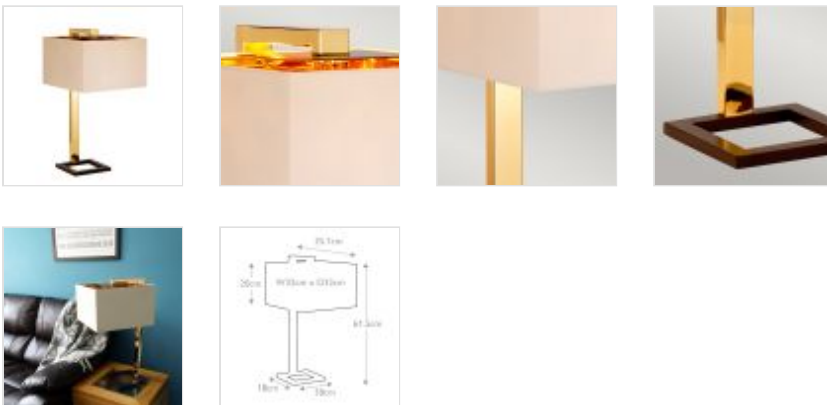

30431

1 Light Table Lamp - Dark Brown / Polished Gold

Gold

DETAILS	
FAMILY	Plein
SUITABLE LOCATION	Interior
GUARANTEE	General 2 Year Guarantee
FINISH	Dark Brown/Polished Gold
FITTING HEIGHT	615mm
DIAMETER	320mm
WIDTH	320mm
PROJECTION/DEPTH	320mm
POWER SOURCE	Plug
VOLTAGE	220-240v 50hz
MAXIMUM WATTAGE	60W
NUMBER OF LAMPS	1
SOCKET	E27
INTEGRATED LED	No
CLASS	Class I
BUILD MATERIALS	Steel
SHADE MATERIAL	Polycotton With A Metallic Gold Lining
DIMMABLE FITTING	Compatible With Dimmable Smart Lamps
PRODUCT WEIGHT	3.24kg
BOX DIMENSIONS	37 X 37 X 75cm
BOX WEIGHT	3.60 Kg

PRODUCT DETAILS

1 Lt Table Lamp with a Dark Brown/Polished Gold finish. Main build materials: Steel.
Max Wattage: 1 x 60W E27