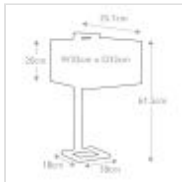

30431

1 Light Table Lamp - Dark Brown / Polished Gold

Gold

DETAILS	
FAMILY	Plein
SUITABLE LOCATION	Interior
GUARANTEE	General 2 Year Guarantee
FINISH	Dark Brown/Polished Gold
FITTING HEIGHT	615mm
DIAMETER	320mm
WIDTH	320mm
PROJECTION/DEPTH	320mm
POWER SOURCE	Plug
VOLTAGE	220-240v 50hz
MAXIMUM WATTAGE	60W
NUMBER OF LAMPS	1
SOCKET	E27
INTEGRATED LED	No
CLASS	Class I
BUILD MATERIALS	Steel
SHADE MATERIAL	Polycotton With A Metallic Gold Lining
DIMMABLE FITTING	Compatible With Dimmable Smart Lamps
PRODUCT WEIGHT	3.24kg
BOX DIMENSIONS	37 X 37 X 75cm
BOX WEIGHT	3.60 Kg

PRODUCT DETAILS

1 Lt Table Lamp with a Dark Brown/Polished Gold finish. Main build materials: Steel.
Max Wattage: 1 x 60W E27