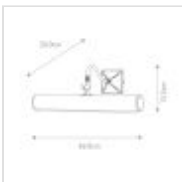

25007

2 Light Large Picture Light - Polished Brass

DETAILS	
FAMILY	Picture Light
SUITABLE LOCATION	Interior
GUARANTEE	General 2 Year Guarantee
FINISH	Polished Brass
FITTING HEIGHT	135mm
WIDTH	360mm
PROJECTION/DEPTH	200mm
POWER SOURCE	Mains Voltage
VOLTAGE	220-240v 50hz
MAXIMUM WATTAGE	40W
NUMBER OF LAMPS	2
SOCKET	E14
INTEGRATED LED	No
CLASS	Class I
BUILD MATERIALS	Steel
DIMMABLE FITTING	Compatible With Dimmable Lamps
PRODUCT WEIGHT	0.97kg
BOX DIMENSIONS	39 X 18 X 29cm
BOX WEIGHT	1.08 Kg

PRODUCT DETAILS

2 Lt Large Picture Light with a Polished Brass finish. Main build materials: Steel. Max Wattage: 2 x 40W E14