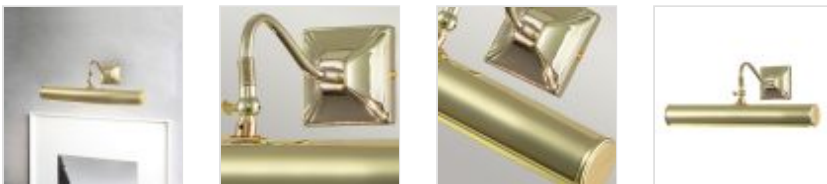

25007

2 Light Large Picture Light - Polished Brass

DETAILS	
FAMILY	Picture Light
SUITABLE LOCATION	Interior
GUARANTEE	General 2 Year Guarantee
FINISH	Polished Brass
FITTING HEIGHT	135mm
WIDTH	360mm
PROJECTION/DEPTH	200mm
POWER SOURCE	Mains Voltage
VOLTAGE	220-240v 50hz
MAXIMUM WATTAGE	40W
NUMBER OF LAMPS	2
SOCKET	E14
INTEGRATED LED	No
CLASS	Class I
BUILD MATERIALS	Steel
DIMMABLE FITTING	Compatible With Dimmable Lamps
PRODUCT WEIGHT	0.97kg
BOX DIMENSIONS	39 X 18 X 29cm
BOX WEIGHT	1.08 Kg

PRODUCT DETAILS

2 Lt Large Picture Light with a Polished Brass finish. Main build materials: Steel. Max Wattage: 2 x 40W E14