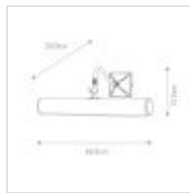

15697

2 Light Large Picture Light - Black / Gold

DETAILS	
FAMILY	Picture Light
SUITABLE LOCATION	Interior
GUARANTEE	General 2 Year Guarantee
FINISH	Black/Gold
FITTING HEIGHT	135mm
WIDTH	360mm
PROJECTION/DEPTH	200mm
POWER SOURCE	Mains Voltage
VOLTAGE	220-240v 50hz
MAXIMUM WATTAGE	40W
NUMBER OF LAMPS	2
SOCKET	E14
INTEGRATED LED	No
CLASS	Class I
BUILD MATERIALS	Steel
DIMMABLE FITTING	Compatible With Dimmable Lamps
PRODUCT WEIGHT	0.97kg
BOX DIMENSIONS	39 X 18 X 29cm
BOX WEIGHT	1.08 Kg

## PRODUCT DETAILS

2 Lt Large Picture Light with a Black/Gold finish. Main build materials: Steel. Max Wattage: 2 x 40W E14