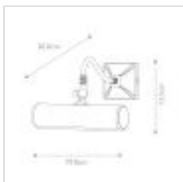

25004

1 Light Small Picture Light - Polished Brass

DETAILS	
FAMILY	Picture Light
SUITABLE LOCATION	Interior
GUARANTEE	General 2 Year Guarantee
FINISH	Polished Brass
FITTING HEIGHT	135mm
WIDTH	190mm
PROJECTION/DEPTH	200mm
POWER SOURCE	Mains Voltage
VOLTAGE	220-240v 50hz
MAXIMUM WATTAGE	40W
NUMBER OF LAMPS	1
SOCKET	E14
INTEGRATED LED	No
CLASS	Class I
BUILD MATERIALS	Steel
DIMMABLE FITTING	Compatible With Dimmable Lamps
PRODUCT WEIGHT	0.67kg
BOX DIMENSIONS	24 X 17 X 32cm
BOX WEIGHT	0.74 Kg

PRODUCT DETAILS

1 It Small Picture Light with a Polished Brass finish. Main build materials: Steel. Max Wattage: 1 x 40W E14