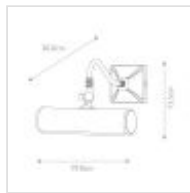

15695

1 Light Small Picture Light - Black / Gold

DETAILS	
FAMILY	Picture Light
SUITABLE LOCATION	Interior
GUARANTEE	General 2 Year Guarantee
FINISH	Black/Gold
FITTING HEIGHT	135mm
WIDTH	190mm
PROJECTION/DEPTH	200mm
POWER SOURCE	Mains Voltage
VOLTAGE	220-240v 50hz
MAXIMUM WATTAGE	40W
NUMBER OF LAMPS	1
SOCKET	E14
INTEGRATED LED	No
CLASS	Class I
BUILD MATERIALS	Steel
DIMMABLE FITTING	Compatible With Dimmable Lamps
PRODUCT WEIGHT	0.67kg
BOX DIMENSIONS	24 X 17 X 32cm
BOX WEIGHT	0.74 Kg

PRODUCT DETAILS

1 Lt Small Picture Light with a Black/Gold finish. Main build materials: Steel. Max Wattage: 1 x 40W E14