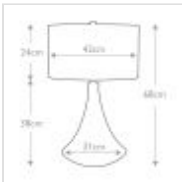

30430

1 Light Table Lamp - Subtle Pink & Matt Cream

DETAILS	
FAMILY	Pinner
SUITABLE LOCATION	Interior
GUARANTEE	General 2 Year Guarantee
FINISH	Subtle Pink & Matt Cream
FITTING HEIGHT	680mm
DIAMETER	420mm
WIDTH	420mm
POWER SOURCE	Plug
VOLTAGE	220-240v 50hz
MAXIMUM WATTAGE	60W
NUMBER OF LAMPS	1
SOCKET	E27
INTEGRATED LED	No
CLASS	Class I
BUILD MATERIALS	Ceramic
SHADE MATERIAL	Faux Silk
DIMMABLE FITTING	Compatible With Dimmable Lamps
PRODUCT WEIGHT	5.4kg
BOX DIMENSIONS	44 X 45 X 87cm
BOX WEIGHT	6.00 Kg

PRODUCT DETAILS

1 Lt Table Lamp with a Subtle Pink & Matt Cream finish. Main build materials: Ceramic. Max Wattage: 1 x 60W E27